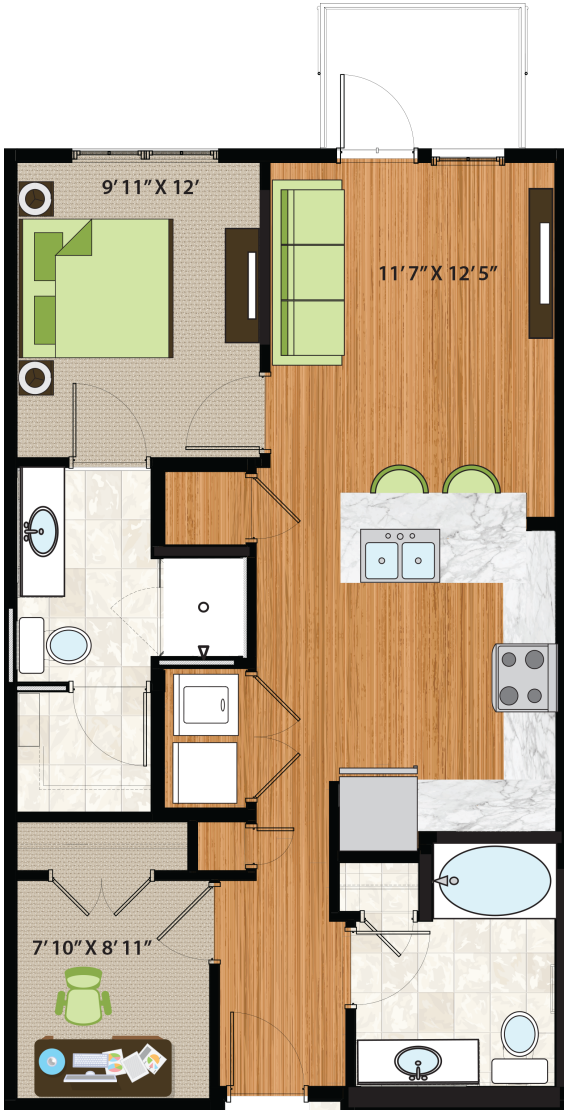

THE QUIN

**C3ADAPT - 901 sq. ft.
1 Bedroom / 2 Bath / Den**

RENT*

DATE

2450 Plum Grove Rd. • Schaumburg, IL • 60173 • 847-496-7171

www.TheQuinApartments.com